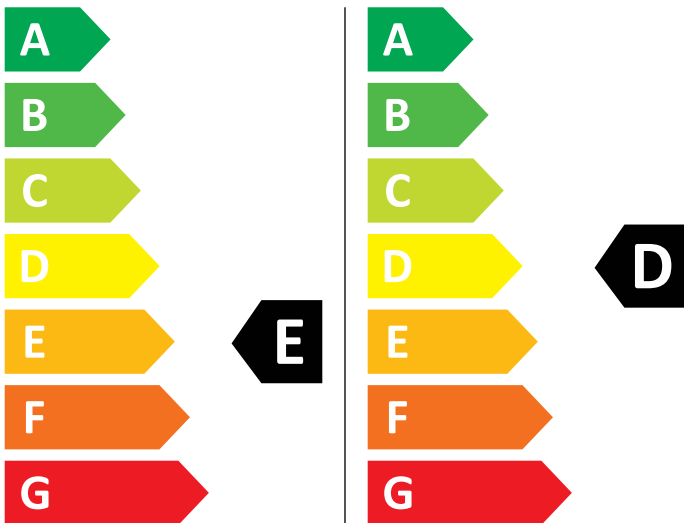

ENERG

Electrolux

WTGL3VI300 914606406

💧 266 kWh/100

💧 73 kWh/100

4,0 kg

8,0 kg

60 L